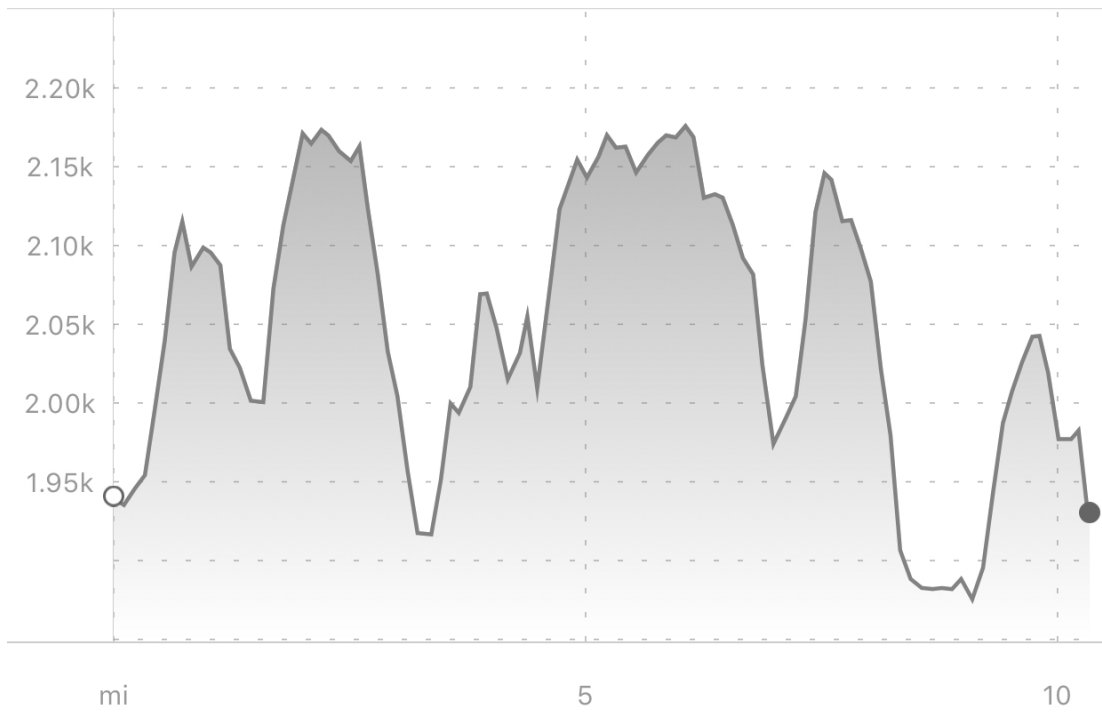

Elevation

1,204 ft

ELEV GAIN

2,178 ft

MAX ELEV